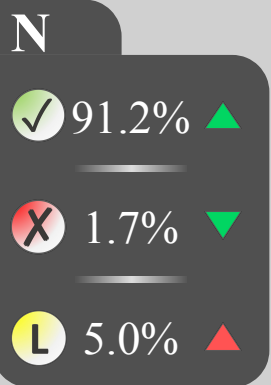

Pupil Premium

N

PP

SEN

Pupil Premium

Breakdown

Forename	Surname	Present & AEA [%]	Lates [%]	
Margeaux	Balling	0.0%	0.0%	●
Rourke	Caldeiro	50.0%	0.0%	●
Tom	Fullman	60.0%	0.0%	●
Hilarius	Sibyllina	80.0%	20.0%	●
Ebenezer	Clail	80.0%	20.0%	●
Rafael	Syred	80.0%	0.0%	●
Ashlie	Oakenfull	100.0%	20.0%	●
Leland	Newey	100.0%	10.0%	●
Cookie	Hadwen	100.0%	0.0%	●
Dido	Castane	100.0%	0.0%	●
Teodorico	Olexa	100.0%	0.0%	●
Jay	Joselin	100.0%	10.0%	●
Max	Phillcox	100.0%	30.0%	●
Dalia	Goggan	100.0%	0.0%	●
Ferris	Shambroke	100.0%	0.0%	●
Sonny	Ballentime	100.0%	10.0%	●
Verney	Burbridge	100.0%	10.0%	●
Samuele	Westnedge	100.0%	0.0%	●
Von	Godlee	100.0%	10.0%	●
Hoebart	Ughetti	100.0%	0.0%	●
Worth	Hardesty	100.0%	10.0%	●
Gwenette	Scotchmor	100.0%	0.0%	●
Shayne	Blues	100.0%	10.0%	●
Lyell	Kegg	100.0%	0.0%	●
Barbabra	Nesfield	100.0%	0.0%	●
Roy	Alvis	100.0%	0.0%	●
Jodi	Clear	100.0%	10.0%	●
Any	Hadfield	100.0%	0.0%	●
Nickie	Di Pietro	100.0%	0.0%	●

SEN

Breakdown

Forename	Surname	Present & AEA [%]	Lates [%]	
Olivette	Lorentz	20.0%	0.0%	●
Gherardo	Nabbs	70.0%	20.0%	●
Nicolette	Billington	80.0%	0.0%	●
Margarette	McCaughren	100.0%	0.0%	●
Kiel	Pamphilon	100.0%	0.0%	●
Theadora	Johannesson	100.0%	0.0%	●
Charlena	Imms	100.0%	0.0%	●
Joshia	Mcall	100.0%	0.0%	●
Irina	Clausewitz	100.0%	0.0%	●
Susanna	Rime	100.0%	0.0%	●
Poul	Hambrook	100.0%	0.0%	●
Perceval	Gertz	100.0%	0.0%	●
Martino	Malamore	100.0%	0.0%	●
Catrina	Hiorn	100.0%	0.0%	●
Marietta	Halsted	100.0%	0.0%	●
Percival	Eastup	100.0%	0.0%	●
Ross	Kellick	100.0%	0.0%	●
Ase	Stolze	100.0%	0.0%	●
Sammie	Tampen	100.0%	0.0%	●
Katleen	Jenton	100.0%	0.0%	●
Valentijn	Doig	100.0%	0.0%	●
Korey	Duke	100.0%	0.0%	●
Dom	Brinsford	100.0%	0.0%	●
Ezekiel	Anster	100.0%	0.0%	●
Katalin	Deller	100.0%	0.0%	●
Alisa	Ithell	100.0%	0.0%	●
Raynard	Di Biasi	100.0%	0.0%	●
Sanders	Klammt	100.0%	0.0%	●
Margalo	Sheers	100.0%	0.0%	●