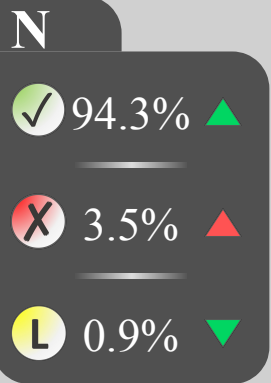

Pupil Premium

N

PP

SEN

Pupil Premium

Breakdown

Forename	Surname	Present & AEA [%]	Lates [%]	
Margeaux	Balling	0.0%	0.0%	●
Rourke	Caldeiro	50.0%	0.0%	●
Tom	Fullman	60.0%	0.0%	●
Hilarius	Sibyllina	80.0%	20.0%	●
Ebenezer	Clail	80.0%	20.0%	●
Rafael	Syred	80.0%	0.0%	●
Ashlie	Oakenfull	100.0%	20.0%	●
Leland	Newey	100.0%	10.0%	●
Cookie	Hadwen	100.0%	0.0%	●
Dido	Castane	100.0%	0.0%	●
Teodorico	Olexa	100.0%	0.0%	●
Jay	Joselin	100.0%	10.0%	●
Max	Phillcox	100.0%	30.0%	●
Dalia	Goggan	100.0%	0.0%	●
Ferris	Shambroke	100.0%	0.0%	●
Sonny	Ballentime	100.0%	10.0%	●
Verney	Burbridge	100.0%	10.0%	●
Samuele	Westnedge	100.0%	0.0%	●
Von	Godlee	100.0%	10.0%	●
Hoebart	Ughetti	100.0%	0.0%	●
Worth	Hardesty	100.0%	10.0%	●
Gwenette	Scotchmor	100.0%	0.0%	●
Shayne	Blues	100.0%	10.0%	●
Lyell	Kegg	100.0%	0.0%	●
Barbabra	Nesfield	100.0%	0.0%	●
Roy	Alvis	100.0%	0.0%	●
Jodi	Clear	100.0%	10.0%	●
Any	Hadfield	100.0%	0.0%	●
Nickie	Di Pietro	100.0%	0.0%	●

SEN

Breakdown

Forename	Surname	Present & AEA [%]	Lates [%]	
Olivette	Lorentz	20.0%	0.0%	●
Gherardo	Nabbs	70.0%	20.0%	●
Nicolette	Billington	80.0%	0.0%	●
Margarette	McCaughren	100.0%	0.0%	●
Kiel	Pamphilon	100.0%	0.0%	●
Theadora	Johannesson	100.0%	0.0%	●
Charlena	Imms	100.0%	0.0%	●
Joshia	Mcall	100.0%	0.0%	●
Irina	Clausewitz	100.0%	0.0%	●
Susanna	Rime	100.0%	0.0%	●
Poul	Hambrook	100.0%	0.0%	●
Perceval	Gertz	100.0%	0.0%	●
Martino	Malamore	100.0%	0.0%	●
Catrina	Hiorn	100.0%	0.0%	●
Marietta	Halsted	100.0%	0.0%	●
Percival	Eastup	100.0%	0.0%	●
Ross	Kellick	100.0%	0.0%	●
Ase	Stolze	100.0%	0.0%	●
Sammie	Tampen	100.0%	0.0%	●
Katleen	Jenton	100.0%	0.0%	●
Valentijn	Doig	100.0%	0.0%	●
Korey	Duke	100.0%	0.0%	●
Dom	Brinsford	100.0%	0.0%	●
Ezekiel	Anster	100.0%	0.0%	●
Katalin	Deller	100.0%	0.0%	●
Alisa	Ithell	100.0%	0.0%	●
Raynard	Di Biasi	100.0%	0.0%	●
Sanders	Klammt	100.0%	0.0%	●
Margalo	Sheers	100.0%	0.0%	●