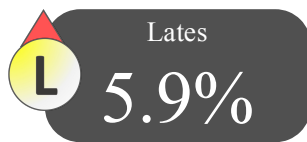

SEN

Pupil Premium

Breakdown

Forename	Surname	Present & AEA [%]	Lates [%]	
Margeaux	Balling	0.0%	0.0%	●
Rourke	Caldeiro	50.0%	0.0%	●
Tom	Fullman	60.0%	0.0%	●
Hilarius	Sibyllina	80.0%	20.0%	●
Ebenezer	Clail	80.0%	20.0%	●
Rafael	Syred	80.0%	0.0%	●
Ashlie	Oakenfull	100.0%	20.0%	●
Leland	Newey	100.0%	10.0%	●
Cookie	Hadwen	100.0%	0.0%	●
Dido	Castane	100.0%	0.0%	●
Teodorico	Olexa	100.0%	0.0%	●
Jay	Joselin	100.0%	10.0%	●
Max	Phillcox	100.0%	30.0%	●
Dalia	Goggan	100.0%	0.0%	●
Ferris	Shambroke	100.0%	0.0%	●
Sonny	Ballentime	100.0%	10.0%	●
Verney	Burbridge	100.0%	10.0%	●
Samuele	Westnedge	100.0%	0.0%	●
Von	Godlee	100.0%	10.0%	●
Hoebart	Ughetti	100.0%	0.0%	●
Worth	Hardesty	100.0%	10.0%	●
Gwenette	Scotchmor	100.0%	0.0%	●
Shayne	Blues	100.0%	10.0%	●
Lyell	Kegg	100.0%	0.0%	●
Barbabra	Nesfield	100.0%	0.0%	●
Roy	Alvis	100.0%	0.0%	●
Jodi	Clear	100.0%	10.0%	●
Any	Hadfield	100.0%	0.0%	●
Nickie	Di Pietro	100.0%	0.0%	●