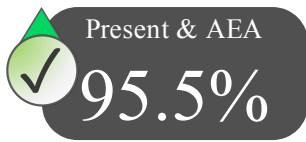

SEN

Breakdown

Forename	Surname	Present & AEA [%]	Lates [%]	
Olivette	Lorentz	20.0%	0.0%	●
Gherardo	Nabbs	70.0%	20.0%	●
Nicolette	Billington	80.0%	0.0%	●
Margarette	McCaughren	100.0%	0.0%	●
Kiel	Pamphilon	100.0%	0.0%	●
Theadora	Johannesson	100.0%	0.0%	●
Charlena	Imms	100.0%	0.0%	●
Joshia	Mcall	100.0%	0.0%	●
Irina	Clausewitz	100.0%	0.0%	●
Susanna	Rime	100.0%	0.0%	●
Poul	Hambrook	100.0%	0.0%	●
Perceval	Gertz	100.0%	0.0%	●
Martino	Malamore	100.0%	0.0%	●
Catrina	Hiorn	100.0%	0.0%	●
Marietta	Halsted	100.0%	0.0%	●
Percival	Eastup	100.0%	0.0%	●
Ross	Kellick	100.0%	0.0%	●
Ase	Stolze	100.0%	0.0%	●
Sammie	Tampen	100.0%	0.0%	●
Katleen	Jenton	100.0%	0.0%	●
Valentijn	Doig	100.0%	0.0%	●
Korey	Duke	100.0%	0.0%	●
Dom	Brinsford	100.0%	0.0%	●
Ezekiel	Anster	100.0%	0.0%	●
Katalin	Deller	100.0%	0.0%	●
Alisa	Ithell	100.0%	0.0%	●
Raynard	Di Biasi	100.0%	0.0%	●
Sanders	Klammt	100.0%	0.0%	●
Margalo	Sheers	100.0%	0.0%	●