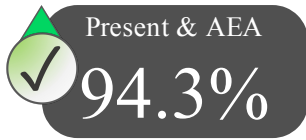

SEN

Pupil Premium

Breakdown

Forename	Surname	Present & AEA [%]	Lates [%]	
Rheta	West	40.0%	0.0%	●
Ximenez	Bertson	60.0%	0.0%	●
Ezekiel	Gulc	70.0%	0.0%	●
Consuelo	Scrivner	80.0%	30.0%	●
Araldo	Barrs	90.0%	0.0%	●
Alexandro	Cavey	100.0%	0.0%	●
Barry	McFfaden	100.0%	20.0%	●
Sarina	Shirland	100.0%	0.0%	●
Pepe	Irmys	100.0%	0.0%	●
Kale	Lexa	100.0%	0.0%	●
Paulie	Casacchia	100.0%	0.0%	●
Jillane	Devall	100.0%	10.0%	●
Patrizia	Kolyagin	100.0%	0.0%	●
Jaimie	Caughey	100.0%	10.0%	●
Salomone	Gregorio	100.0%	0.0%	●
Mufinella	Raisher	100.0%	0.0%	●
Nealson	Tutchings	100.0%	0.0%	●
Edmund	Izod	100.0%	10.0%	●
Jenifer	Fellini	100.0%	0.0%	●
Rollie	Ashlee	100.0%	0.0%	●
Lon	Betty	100.0%	0.0%	●
Asia	Valentinuzzi	100.0%	0.0%	●
Rock	Dockreay	100.0%	0.0%	●
Ruprecht	Tampion	100.0%	0.0%	●
Georgie	Rosendahl	100.0%	0.0%	●
Adela	Trinkwon	100.0%	10.0%	●
Freeman	Lanceley	100.0%	0.0%	●
Jessalyn	McCutheon	100.0%	20.0%	●