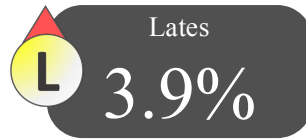

SEN

Pupil Premium

Breakdown

Forename	Surname	Present & AEA [%]	Lates [%]	
Rheta	West	40.0%	0.0%	●
Ximenez	Bertson	60.0%	0.0%	●
Ezekiel	Gulc	70.0%	0.0%	●
Consuelo	Scrivner	80.0%	30.0%	●
Araldo	Barrs	90.0%	0.0%	●
Alexandro	Cavey	100.0%	0.0%	●
Barry	McFfaden	100.0%	20.0%	●
Sarina	Shirland	100.0%	0.0%	●
Pepe	Irmys	100.0%	0.0%	●
Kale	Lexa	100.0%	0.0%	●
Paulie	Casacchia	100.0%	0.0%	●
Jillane	Devall	100.0%	10.0%	●
Patrizia	Kolyagin	100.0%	0.0%	●
Jaimie	Caughey	100.0%	10.0%	●
Salomone	Gregorio	100.0%	0.0%	●
Mufinella	Raisher	100.0%	0.0%	●
Nealson	Tutchings	100.0%	0.0%	●
Edmund	Izod	100.0%	10.0%	●
Jenifer	Fellini	100.0%	0.0%	●
Rollie	Ashlee	100.0%	0.0%	●
Lon	Betty	100.0%	0.0%	●
Asia	Valentinuzzi	100.0%	0.0%	●
Rock	Dockreay	100.0%	0.0%	●
Ruprecht	Tampion	100.0%	0.0%	●
Georgie	Rosendahl	100.0%	0.0%	●
Adela	Trinkwon	100.0%	10.0%	●
Freeman	Lanceley	100.0%	0.0%	●
Jessalyn	McCutheon	100.0%	20.0%	●