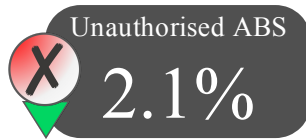

SEN

Pupil Premium

Breakdown

Forename	Surname	Present & AEA [%]	Lates [%]	
Rheta	West	40.0%	0.0%	●
Ximenez	Bertson	60.0%	0.0%	●
Ezekiel	Gulc	70.0%	0.0%	●
Consuelo	Scrivner	80.0%	30.0%	●
Araldo	Barrs	90.0%	0.0%	●
Alexandro	Cavey	100.0%	0.0%	●
Barry	McFfaden	100.0%	20.0%	●
Sarina	Shirland	100.0%	0.0%	●
Pepe	Irmys	100.0%	0.0%	●
Kale	Lexa	100.0%	0.0%	●
Paulie	Casacchia	100.0%	0.0%	●
Jillane	Devall	100.0%	10.0%	●
Patrizia	Kolyagin	100.0%	0.0%	●
Jaimie	Caughey	100.0%	10.0%	●
Salomone	Gregorio	100.0%	0.0%	●
Mufinella	Raisher	100.0%	0.0%	●
Nealson	Tutchings	100.0%	0.0%	●
Edmund	Izod	100.0%	10.0%	●
Jenifer	Fellini	100.0%	0.0%	●
Rollie	Ashlee	100.0%	0.0%	●
Lon	Betty	100.0%	0.0%	●
Asia	Valentinuzzi	100.0%	0.0%	●
Rock	Dockreay	100.0%	0.0%	●
Ruprecht	Tampion	100.0%	0.0%	●
Georgie	Rosendahl	100.0%	0.0%	●
Adela	Trinkwon	100.0%	10.0%	●
Freeman	Lanceley	100.0%	0.0%	●
Jessalyn	McCutheon	100.0%	20.0%	●