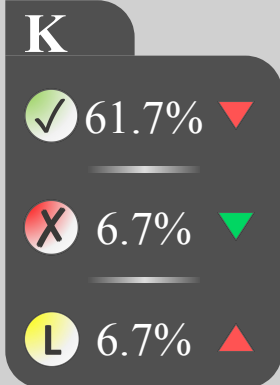

Pupil Premium

N

PP

SEN

Pupil Premium

Breakdown

Forename	Surname	Present & AEA [%]	Lates [%]	
Margeaux	Balling	0.0%	0.0%	●
Rourke	Caldeiro	50.0%	0.0%	●
Tom	Fullman	60.0%	0.0%	●
Hilarius	Sibyllina	80.0%	20.0%	●
Ebenezer	Clail	80.0%	20.0%	●
Rafael	Syred	80.0%	0.0%	●
Ashlie	Oakenfull	100.0%	20.0%	●
Leland	Newey	100.0%	10.0%	●
Cookie	Hadwen	100.0%	0.0%	●
Dido	Castane	100.0%	0.0%	●
Teodorico	Olexa	100.0%	0.0%	●
Jay	Joselin	100.0%	10.0%	●
Max	Phillcox	100.0%	30.0%	●
Dalia	Goggan	100.0%	0.0%	●
Ferris	Shambroke	100.0%	0.0%	●
Sonny	Ballentime	100.0%	10.0%	●
Verney	Burbridge	100.0%	10.0%	●
Samuele	Westnedge	100.0%	0.0%	●
Von	Godlee	100.0%	10.0%	●
Hoebart	Ughetti	100.0%	0.0%	●
Worth	Hardesty	100.0%	10.0%	●
Gwenette	Scotchmor	100.0%	0.0%	●
Shayne	Blues	100.0%	10.0%	●
Lyell	Kegg	100.0%	0.0%	●
Barbabra	Nesfield	100.0%	0.0%	●
Roy	Alvis	100.0%	0.0%	●
Jodi	Clear	100.0%	10.0%	●
Any	Hadfield	100.0%	0.0%	●
Nickie	Di Pietro	100.0%	0.0%	●

SEN

Breakdown

Forename	Surname	Present & AEA [%]	Lates [%]	
Olivette	Lorentz	20.0%	0.0%	●
Gherardo	Nabbs	70.0%	20.0%	●
Nicolette	Billington	80.0%	0.0%	●
Margarette	McCaughren	100.0%	0.0%	●
Kiel	Pamphilon	100.0%	0.0%	●
Theadora	Johannesson	100.0%	0.0%	●
Charlena	Imms	100.0%	0.0%	●
Joshia	Mcall	100.0%	0.0%	●
Irina	Clausewitz	100.0%	0.0%	●
Susanna	Rime	100.0%	0.0%	●
Poul	Hambrook	100.0%	0.0%	●
Perceval	Gertz	100.0%	0.0%	●
Martino	Malamore	100.0%	0.0%	●
Catrina	Hiorn	100.0%	0.0%	●
Marietta	Halsted	100.0%	0.0%	●
Percival	Eastup	100.0%	0.0%	●
Ross	Kellick	100.0%	0.0%	●
Ase	Stolze	100.0%	0.0%	●
Sammie	Tampen	100.0%	0.0%	●
Katleen	Jenton	100.0%	0.0%	●
Valentijn	Doig	100.0%	0.0%	●
Korey	Duke	100.0%	0.0%	●
Dom	Brinsford	100.0%	0.0%	●
Ezekiel	Anster	100.0%	0.0%	●
Katalin	Deller	100.0%	0.0%	●
Alisa	Ithell	100.0%	0.0%	●
Raynard	Di Biasi	100.0%	0.0%	●
Sanders	Klammt	100.0%	0.0%	●
Margalo	Sheers	100.0%	0.0%	●