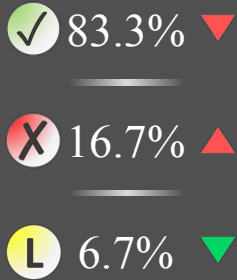

SEN

K

Breakdown

Forename	Surname	Present & AEA [%]	Lates [%]	
Demetrius	Melburg	60.0%	10.0%	Red circle
Lisa	Allmann	90.0%	10.0%	Yellow circle
Egon	Drake	100.0%	0.0%	Purple circle

Pupil Premium

N

PP