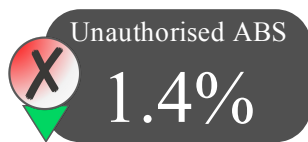

SEN

Pupil Premium

Breakdown

Forename	Surname	Present & AEA [%]	Lates [%]	
Margeaux	Balling	0.0%	0.0%	●
Rourke	Caldeiro	50.0%	0.0%	●
Tom	Fullman	60.0%	0.0%	●
Hilarius	Sibyllina	80.0%	20.0%	●
Ebenezer	Clail	80.0%	20.0%	●
Rafael	Syred	80.0%	0.0%	●
Ashlie	Oakenfull	100.0%	20.0%	●
Leland	Newey	100.0%	10.0%	●
Cookie	Hadwen	100.0%	0.0%	●
Dido	Castane	100.0%	0.0%	●
Teodorico	Olexa	100.0%	0.0%	●
Jay	Joselin	100.0%	10.0%	●
Max	Phillcox	100.0%	30.0%	●
Dalia	Goggan	100.0%	0.0%	●
Ferris	Shambroke	100.0%	0.0%	●
Sonny	Ballentime	100.0%	10.0%	●
Verney	Burbridge	100.0%	10.0%	●
Samuele	Westnedge	100.0%	0.0%	●
Von	Godlee	100.0%	10.0%	●
Hoebart	Ughetti	100.0%	0.0%	●
Worth	Hardesty	100.0%	10.0%	●
Gwenette	Scotchmor	100.0%	0.0%	●
Shayne	Blues	100.0%	10.0%	●
Lyell	Kegg	100.0%	0.0%	●
Barbabra	Nesfield	100.0%	0.0%	●
Roy	Alvis	100.0%	0.0%	●
Jodi	Clear	100.0%	10.0%	●
Any	Hadfield	100.0%	0.0%	●
Nickie	Di Pietro	100.0%	0.0%	●