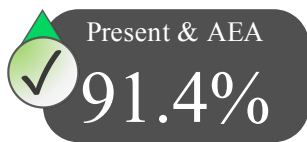

SEN

Pupil Premium

Breakdown

Forename	Surname	Present & AEA [%]	Lates [%]	
Margeaux	Balling	0.0%	0.0%	●
Rourke	Caldeiro	50.0%	0.0%	●
Tom	Fullman	60.0%	0.0%	●
Hilarius	Sibyllina	80.0%	20.0%	●
Ebenezer	Clail	80.0%	20.0%	●
Rafael	Syred	80.0%	0.0%	●
Ashlie	Oakenfull	100.0%	20.0%	●
Leland	Newey	100.0%	10.0%	●
Cookie	Hadwen	100.0%	0.0%	●
Dido	Castane	100.0%	0.0%	●
Teodorico	Olexa	100.0%	0.0%	●
Jay	Joselin	100.0%	10.0%	●
Max	Phillcox	100.0%	30.0%	●
Dalia	Goggan	100.0%	0.0%	●
Ferris	Shambroke	100.0%	0.0%	●
Sonny	Ballentime	100.0%	10.0%	●
Verney	Burbridge	100.0%	10.0%	●
Samuele	Westnedge	100.0%	0.0%	●
Von	Godlee	100.0%	10.0%	●
Hoebart	Ughetti	100.0%	0.0%	●
Worth	Hardesty	100.0%	10.0%	●
Gwenette	Scotchmor	100.0%	0.0%	●
Shayne	Blues	100.0%	10.0%	●
Lyell	Kegg	100.0%	0.0%	●
Barbabra	Nesfield	100.0%	0.0%	●
Roy	Alvis	100.0%	0.0%	●
Jodi	Clear	100.0%	10.0%	●
Any	Hadfield	100.0%	0.0%	●
Nickie	Di Pietro	100.0%	0.0%	●