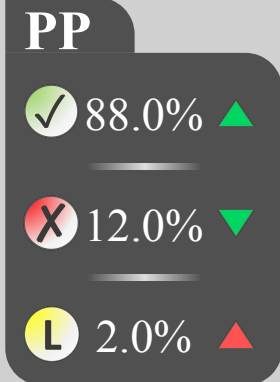

SEN

Breakdown

Forename	Surname	Present & AEA [%]	Lates [%]	
Olivette	Lorentz	20.0%	0.0%	●
Gherardo	Nabbs	70.0%	20.0%	●
Nicolette	Billington	80.0%	0.0%	●
Margarette	McCaughren	100.0%	0.0%	●
Kiel	Pamphilon	100.0%	0.0%	●
Theadora	Johannesson	100.0%	0.0%	●
Charlena	Imms	100.0%	0.0%	●
Joshia	Mcall	100.0%	0.0%	●
Irina	Clausewitz	100.0%	0.0%	●
Susanna	Rime	100.0%	0.0%	●
Poul	Hambrook	100.0%	0.0%	●
Perceval	Gertz	100.0%	0.0%	●
Martino	Malamore	100.0%	0.0%	●
Catrina	Hiorn	100.0%	0.0%	●
Marietta	Halsted	100.0%	0.0%	●
Percival	Eastup	100.0%	0.0%	●
Ross	Kellick	100.0%	0.0%	●
Ase	Stolze	100.0%	0.0%	●
Sammie	Tampen	100.0%	0.0%	●
Katleen	Jenton	100.0%	0.0%	●
Valentijn	Doig	100.0%	0.0%	●
Korey	Duke	100.0%	0.0%	●
Dom	Brinsford	100.0%	0.0%	●
Ezekiel	Anster	100.0%	0.0%	●
Katalin	Deller	100.0%	0.0%	●
Alisa	Ithell	100.0%	0.0%	●
Raynard	Di Biasi	100.0%	0.0%	●
Sanders	Klammt	100.0%	0.0%	●
Margalo	Sheers	100.0%	0.0%	●

Pupil Premium

SEN

Pupil Premium

Breakdown

Forename	Surname	Present & AEA [%]	Lates [%]	
Rheta	West	40.0%	0.0%	●
Ximenez	Bertson	60.0%	0.0%	●
Ezekiel	Gulc	70.0%	0.0%	●
Consuelo	Scrivner	80.0%	30.0%	●
Araldo	Barrs	90.0%	0.0%	●
Alexandro	Cavey	100.0%	0.0%	●
Barry	McFfaden	100.0%	20.0%	●
Sarina	Shirland	100.0%	0.0%	●
Pepe	Irmys	100.0%	0.0%	●
Kale	Lexa	100.0%	0.0%	●
Paulie	Casacchia	100.0%	0.0%	●
Jillane	Devall	100.0%	10.0%	●
Patrizia	Kolyagin	100.0%	0.0%	●
Jaimie	Caughey	100.0%	10.0%	●
Salomone	Gregorio	100.0%	0.0%	●
Mufinella	Raisher	100.0%	0.0%	●
Nealson	Tutchings	100.0%	0.0%	●
Edmund	Izod	100.0%	10.0%	●
Jenifer	Fellini	100.0%	0.0%	●
Rollie	Ashlee	100.0%	0.0%	●
Lon	Betty	100.0%	0.0%	●
Asia	Valentinuzzi	100.0%	0.0%	●
Rock	Dockreay	100.0%	0.0%	●
Ruprecht	Tampion	100.0%	0.0%	●
Georgie	Rosendahl	100.0%	0.0%	●
Adela	Trinkwon	100.0%	10.0%	●
Freeman	Lanceley	100.0%	0.0%	●
Jessalyn	McCutheon	100.0%	20.0%	●

SEN

N

96.2%

0.0%

2.5%

K

93.3%

0.0%