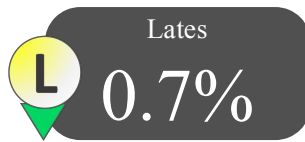

SEN

Breakdown

Forename	Surname	Present & AEA [%]	Lates [%]	
Olivette	Lorentz	20.0%	0.0%	●
Gherardo	Nabbs	70.0%	20.0%	●
Nicolette	Billington	80.0%	0.0%	●
Margarette	McCaughren	100.0%	0.0%	●
Kiel	Pamphilon	100.0%	0.0%	●
Theadora	Johannesson	100.0%	0.0%	●
Charlena	Imms	100.0%	0.0%	●
Joshia	Mcall	100.0%	0.0%	●
Irina	Clausewitz	100.0%	0.0%	●
Susanna	Rime	100.0%	0.0%	●
Poul	Hambrook	100.0%	0.0%	●
Perceval	Gertz	100.0%	0.0%	●
Martino	Malamore	100.0%	0.0%	●
Catrina	Hiorn	100.0%	0.0%	●
Marietta	Halsted	100.0%	0.0%	●
Percival	Eastup	100.0%	0.0%	●
Ross	Kellick	100.0%	0.0%	●
Ase	Stolze	100.0%	0.0%	●
Sammie	Tampen	100.0%	0.0%	●
Katleen	Jenton	100.0%	0.0%	●
Valentijn	Doig	100.0%	0.0%	●
Korey	Duke	100.0%	0.0%	●
Dom	Brinsford	100.0%	0.0%	●
Ezekiel	Anster	100.0%	0.0%	●
Katalin	Deller	100.0%	0.0%	●
Alisa	Ithell	100.0%	0.0%	●
Raynard	Di Biasi	100.0%	0.0%	●
Sanders	Klammt	100.0%	0.0%	●
Margalo	Sheers	100.0%	0.0%	●