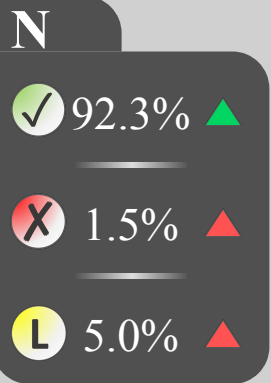

0.0%

8.3%

Breakdown

Forename	Surname	Present & AEA [%]	Lates [%]	
Zeb	O'Hannigan	60.0%	0.0%	
Rosaleen	O'Rudden	70.0%	10.0%	
Sarine	Elsmore	80.0%	10.0%	
Virginie	Zammitt	80.0%	20.0%	
Crysta	Cutbush	100.0%	0.0%	
Zorah	Taylder	100.0%	0.0%	
Luke	Gouldthorpe	100.0%	0.0%	
Trev	Cray	100.0%	0.0%	
Dorelia	Gregoriou	100.0%	0.0%	
Christoper	Strange	100.0%	0.0%	
Tracey	Munt	100.0%	0.0%	
Skelly	Bocke	100.0%	20.0%	
Davie	Dower	100.0%	10.0%	
Pedro	Stormes	100.0%	0.0%	
Salomone	Tilson	100.0%	0.0%	
Katalin	Folkerts	100.0%	0.0%	
Parry	McKoy	100.0%	0.0%	
Hunfredo	Whibley	100.0%	0.0%	
Heindrick	Petts	100.0%	0.0%	
Chip	Menego	100.0%	0.0%	
Aland	Bullcock	100.0%	0.0%	
Farah	Tohill	100.0%	0.0%	
Dody	Daskiewicz	100.0%	0.0%	
Malva	Hollibone	100.0%	0.0%	
Christin	Orrice	100.0%	10.0%	
Humfrid	Payze	100.0%	0.0%	
Martainn	Yetts	100.0%	0.0%	

SEN

Pupil Premium

Breakdown

Forename	Surname	Present & AEA [%]	Lates [%]	
Vyky	Shinfield	60.0%	10.0%	●
Mariel	Tolwood	60.0%	20.0%	●
Whittaker	Boswood	80.0%	0.0%	●
Domini	Loader	80.0%	0.0%	●
Johannes	Leethem	80.0%	20.0%	●
Herby	A'field	80.0%	0.0%	●
Derwin	Blackboro	80.0%	0.0%	●
Cristi	Robison	80.0%	0.0%	●
Goldy	Bonevant	80.0%	10.0%	●
Binni	Currington	100.0%	0.0%	●
Edik	Thoma	100.0%	0.0%	●
Florinda	Oxteby	100.0%	0.0%	●
Katee	Pennyman	100.0%	10.0%	●
Craggy	Coghill	100.0%	0.0%	●
Corrienne	Finlayson	100.0%	0.0%	●
Celine	Hillam	100.0%	0.0%	●
Barde	Fowells	100.0%	0.0%	●
Patsy	Kilbey	100.0%	10.0%	●
Prudy	Bromet	100.0%	0.0%	●
Caril	Grimestone	100.0%	0.0%	●
Vergil	Jakubovsky	100.0%	0.0%	●
Zack	Pilmore	100.0%	0.0%	●
Juliette	Bronot	100.0%	0.0%	●
Jake	McCahill	100.0%	20.0%	●
Duke	Royston	100.0%	0.0%	●
Findley	Dimock	100.0%	30.0%	●
Lotta	Kauschke	100.0%	0.0%	●
Rutter	Briar	100.0%	0.0%	●
Holmes	Hunnam	100.0%	10.0%	●
Amory	Sieghard	100.0%	10.0%	●