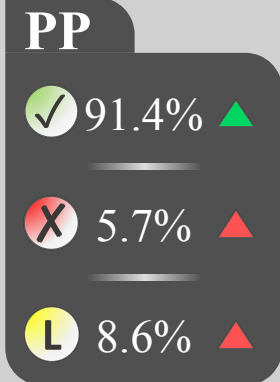

6.7%

Pupil Premium

N

96.7%

0.0%

1.4%

PP

93.3%

0.0%

8.3%

Breakdown

Forename	Surname	Present & AEA [%]	Lates [%]	
Zeb	O'Hannigan	60.0%	0.0%	
Rosaleen	O'Rudden	70.0%	10.0%	
Sarine	Elsmore	80.0%	10.0%	
Virginie	Zammitt	80.0%	20.0%	
Crysta	Cutbush	100.0%	0.0%	
Zorah	Taylder	100.0%	0.0%	
Luke	Gouldthorpe	100.0%	0.0%	
Trev	Cray	100.0%	0.0%	
Dorelia	Gregoriou	100.0%	0.0%	
Christoper	Strange	100.0%	0.0%	
Tracey	Munt	100.0%	0.0%	
Skelly	Bocke	100.0%	20.0%	
Davie	Dower	100.0%	10.0%	
Pedro	Stormes	100.0%	0.0%	
Salomone	Tilson	100.0%	0.0%	
Katalin	Folkerts	100.0%	0.0%	
Parry	McKoy	100.0%	0.0%	
Hunfredo	Whibley	100.0%	0.0%	
Heindrick	Petts	100.0%	0.0%	
Chip	Menego	100.0%	0.0%	
Aland	Bullcock	100.0%	0.0%	
Farah	Tohill	100.0%	0.0%	
Dody	Daskiewicz	100.0%	0.0%	
Malva	Hollibone	100.0%	0.0%	
Christin	Orrice	100.0%	10.0%	
Humfrid	Payze	100.0%	0.0%	
Martainn	Yetts	100.0%	0.0%	

SEN

Pupil Premium

Breakdown

Forename	Surname	Present & AEA [%]	Lates [%]	
Vyky	Shinfield	60.0%	10.0%	●
Mariel	Tolwood	60.0%	20.0%	●
Whittaker	Boswood	80.0%	0.0%	●
Domini	Loader	80.0%	0.0%	●
Johannes	Leethem	80.0%	20.0%	●
Herby	A'field	80.0%	0.0%	●
Derwin	Blackboro	80.0%	0.0%	●
Cristi	Robison	80.0%	0.0%	●
Goldy	Bonevant	80.0%	10.0%	●
Binni	Currington	100.0%	0.0%	●
Edik	Thoma	100.0%	0.0%	●
Florinda	Oxteby	100.0%	0.0%	●
Katee	Pennyman	100.0%	10.0%	●
Craggy	Coghill	100.0%	0.0%	●
Corrienne	Finlayson	100.0%	0.0%	●
Celine	Hillam	100.0%	0.0%	●
Barde	Fowells	100.0%	0.0%	●
Patsy	Kilbey	100.0%	10.0%	●
Prudy	Bromet	100.0%	0.0%	●
Caril	Grimestone	100.0%	0.0%	●
Vergil	Jakubovsky	100.0%	0.0%	●
Zack	Pilmore	100.0%	0.0%	●
Juliette	Bronot	100.0%	0.0%	●
Jake	McCahill	100.0%	20.0%	●
Duke	Royston	100.0%	0.0%	●
Findley	Dimock	100.0%	30.0%	●
Lotta	Kauschke	100.0%	0.0%	●
Rutter	Briar	100.0%	0.0%	●
Holmes	Hunnam	100.0%	10.0%	●
Amory	Sieghard	100.0%	10.0%	●