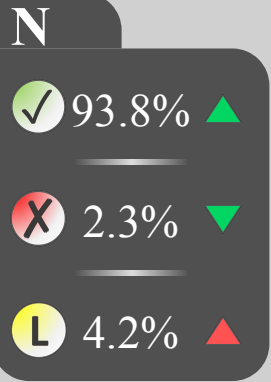

SEN

Breakdown

Forename	Surname	Present & AEA [%]	Lates [%]	
Olivette	Lorentz	20.0%	0.0%	●
Gherardo	Nabbs	70.0%	20.0%	●
Nicolette	Billington	80.0%	0.0%	●
Margarette	McCaughren	100.0%	0.0%	●
Kiel	Pamphilon	100.0%	0.0%	●
Theadora	Johannesson	100.0%	0.0%	●
Charlena	Imms	100.0%	0.0%	●
Joshia	Mcall	100.0%	0.0%	●
Irina	Clausewitz	100.0%	0.0%	●
Susanna	Rime	100.0%	0.0%	●
Poul	Hambrook	100.0%	0.0%	●
Perceval	Gertz	100.0%	0.0%	●
Martino	Malamore	100.0%	0.0%	●
Catrina	Hiorn	100.0%	0.0%	●
Marietta	Halsted	100.0%	0.0%	●
Percival	Eastup	100.0%	0.0%	●
Ross	Kellick	100.0%	0.0%	●
Ase	Stolze	100.0%	0.0%	●
Sammie	Tampen	100.0%	0.0%	●
Katleen	Jenton	100.0%	0.0%	●
Valentijn	Doig	100.0%	0.0%	●
Korey	Duke	100.0%	0.0%	●
Dom	Brinsford	100.0%	0.0%	●
Ezekiel	Anster	100.0%	0.0%	●
Katalin	Deller	100.0%	0.0%	●
Alisa	Ithell	100.0%	0.0%	●
Raynard	Di Biasi	100.0%	0.0%	●
Sanders	Klammt	100.0%	0.0%	●
Margalo	Sheers	100.0%	0.0%	●

Pupil Premium

SEN

Pupil Premium

Breakdown

Forename	Surname	Present & AEA [%]	Lates [%]	
Rheta	West	40.0%	0.0%	●
Ximenez	Bertson	60.0%	0.0%	●
Ezekiel	Gulc	70.0%	0.0%	●
Consuelo	Scrivner	80.0%	30.0%	●
Araldo	Barrs	90.0%	0.0%	●
Alexandro	Cavey	100.0%	0.0%	●
Barry	McFfaden	100.0%	20.0%	●
Sarina	Shirland	100.0%	0.0%	●
Pepe	Irmys	100.0%	0.0%	●
Kale	Lexa	100.0%	0.0%	●
Paulie	Casacchia	100.0%	0.0%	●
Jillane	Devall	100.0%	10.0%	●
Patrizia	Kolyagin	100.0%	0.0%	●
Jaimie	Caughey	100.0%	10.0%	●
Salomone	Gregorio	100.0%	0.0%	●
Mufinella	Raisher	100.0%	0.0%	●
Nealson	Tutchings	100.0%	0.0%	●
Edmund	Izod	100.0%	10.0%	●
Jenifer	Fellini	100.0%	0.0%	●
Rollie	Ashlee	100.0%	0.0%	●
Lon	Betty	100.0%	0.0%	●
Asia	Valentinuzzi	100.0%	0.0%	●
Rock	Dockreay	100.0%	0.0%	●
Ruprecht	Tampion	100.0%	0.0%	●
Georgie	Rosendahl	100.0%	0.0%	●
Adela	Trinkwon	100.0%	10.0%	●
Freeman	Lanceley	100.0%	0.0%	●
Jessalyn	McCutheon	100.0%	20.0%	●