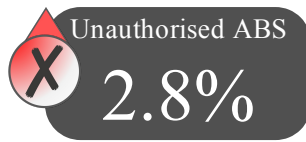

SEN

Breakdown

Forename	Surname	Present & AEA [%]	Lates [%]	
Olivette	Lorentz	20.0%	0.0%	●
Gherardo	Nabbs	70.0%	20.0%	●
Nicolette	Billington	80.0%	0.0%	●
Margarette	McCaughren	100.0%	0.0%	●
Kiel	Pamphilon	100.0%	0.0%	●
Theadora	Johannesson	100.0%	0.0%	●
Charlena	Imms	100.0%	0.0%	●
Joshia	Mcall	100.0%	0.0%	●
Irina	Clausewitz	100.0%	0.0%	●
Susanna	Rime	100.0%	0.0%	●
Poul	Hambrook	100.0%	0.0%	●
Perceval	Gertz	100.0%	0.0%	●
Martino	Malamore	100.0%	0.0%	●
Catrina	Hiorn	100.0%	0.0%	●
Marietta	Halsted	100.0%	0.0%	●
Percival	Eastup	100.0%	0.0%	●
Ross	Kellick	100.0%	0.0%	●
Ase	Stolze	100.0%	0.0%	●
Sammie	Tampen	100.0%	0.0%	●
Katleen	Jenton	100.0%	0.0%	●
Valentijn	Doig	100.0%	0.0%	●
Korey	Duke	100.0%	0.0%	●
Dom	Brinsford	100.0%	0.0%	●
Ezekiel	Anster	100.0%	0.0%	●
Katalin	Deller	100.0%	0.0%	●
Alisa	Ithell	100.0%	0.0%	●
Raynard	Di Biasi	100.0%	0.0%	●
Sanders	Klammt	100.0%	0.0%	●
Margalo	Sheers	100.0%	0.0%	●